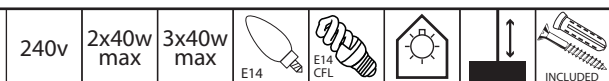

## FABRIC PENDANT

Glamorous organza soft pleat outer shade with a white cotton inner shade combined with stunning chrome metalware and a frosted perspex diffuser. 12 Month Warranty.

Code:	100295/..	100296/..
Size:	Small: 30x40x20cm	Large: 45x60x30cm
<b>01</b> RED	9 312641 295013 >	9 312641 296010 >
<b>06</b> BLACK	9 312641 295068 >	9 312641 296065 >
<b>11</b> SILVER	9 312641 295112 >	9 312641 296119 >