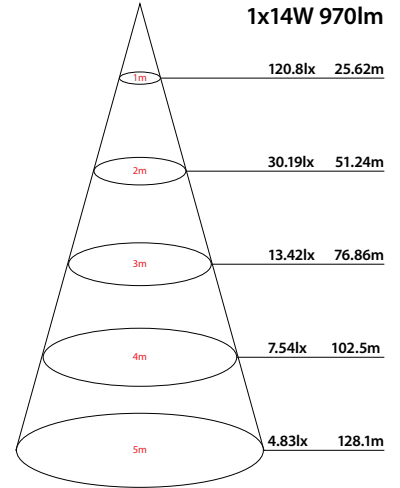

18819
GREY

1x14
WATTS

4200
KELVIN

970
LUMENS