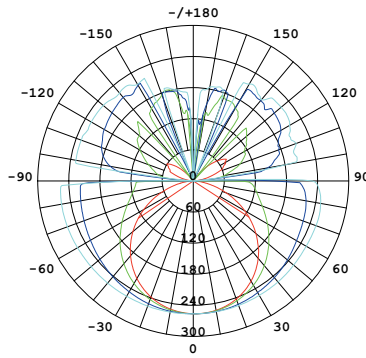

18821
GREY

1x28
WATTS

4200
KELVIN

1830
LUMENS