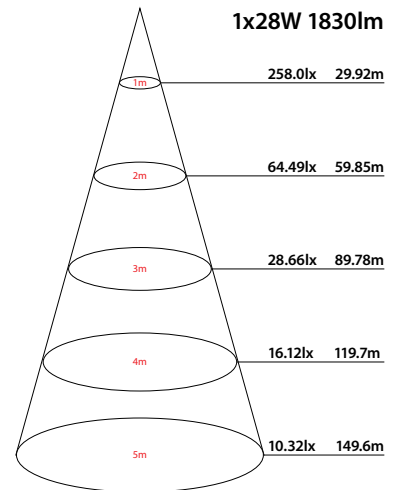

18819
GREY

1x14
WATTS

4200
KELVIN

970
LUMENS

18820
GREY

1x14
WATTS

4200
KELVIN

1650
LUMENS

18821
GREY

1x28
WATTS

4200
KELVIN

1830
LUMENS

18822
GREY

2x28
WATTS

4200
KELVIN

3460
LUMENS