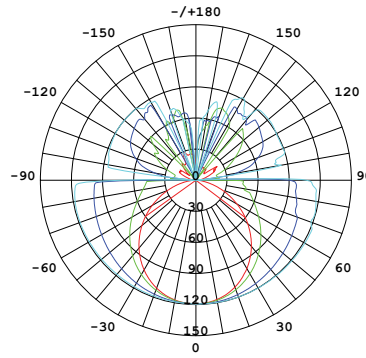

18819
GREY

1x14
WATTS

4200
KELVIN

970
LUMENS