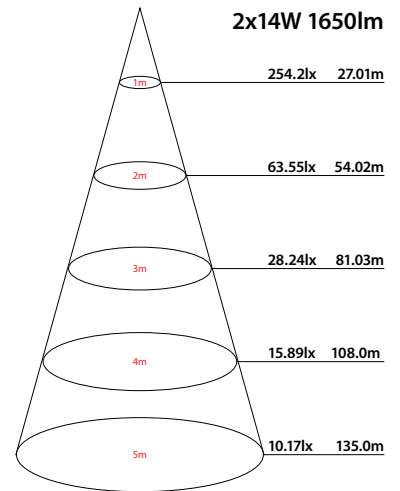

18819
GREY

1x14
WATTS

4200
KELVIN

970
LUMENS

18820
GREY

1x14
WATTS

4200
KELVIN

1650
LUMENS