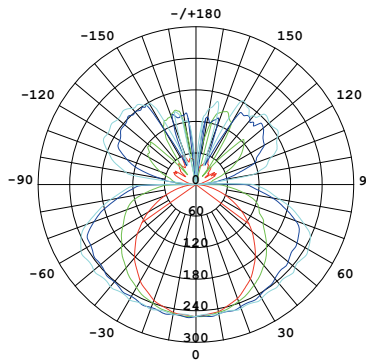

18819
GREY

1x14
WATTS

4200
KELVIN

970
LUMENS

18820
GREY

1x14
WATTS

4200
KELVIN

1650
LUMENS