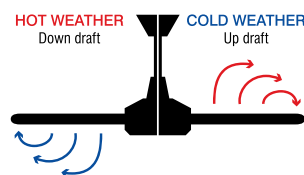

240V	50W	70W	ALUMINIUM BLADES		
	20891 20892	20893			20892 20893

SUMMER/WINTER SETTINGS

- Motor/Size: 50W AC Motor (20891, 20892)
48" (1220mm) sweep
- 70W AC Motor (20893)
56" (1420mm) sweep
- Construction: Steel Body and Canopy
- Blades: 3 x Aluminium blades
- Blade Pitch: 14 degrees
- Ceiling Rake: 30 degree max (Hangsure only)
- Installation: J-Hook (20891)
Hangsure (20892, 20893)
- Light: Pre-wired for light kit
- Control: Wall (3-speed) control
- Warranty: 3 year In-Home + 3 year replacement.