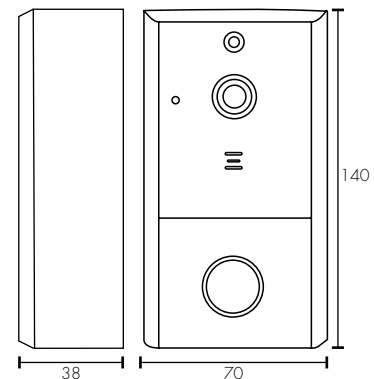

TECHNICAL SPECIFICATIONS

Camera type:	Full High Definition, 2-megapixel
Video resolution:	1080P (1980 x 1080 pixels), 30fps
Audio:	Two-way audio
Field of view:	166 degree wide viewing angle
Motion detection:	Advanced PIR motion sensing
PIR distance:	Up to 4m / 13ft
Night vision:	6 x 850nm infrared LED's
Night vision distance:	Up to 5m / 16ft
Ingress protection:	IP44 rated (Indoor & under cover outdoor)
Memory:	Micro SD card slot (64GB max, not included), rolling
Power source:	2 x Rechargeable 3.7V 3400mAh lithium-ion batteries Recharge via DC5V micro USB cable (included)
Supported power:	14V-24VAC/DC hardwired option (not included)
LED Indicator:	Blue (when motion is detected) Red (when doorbell button is pressed)
Operating temperature:	-10°C to 50°C
Warranty:	1 year replacement
WiFi Info:	IEEE802.11b/g/n, 2.4GHz Mac Encryption; WEP/WAPI/TKIP/AES
Device Requirements:	iOS 8.0 or higher, Android 4.1 or higher

	MODEL	COLOUR	DESCRIPTION	BOX SIZE	GROSS WEIGHT	BOX QTY	BARCODE/TUN
RETAIL BOX	20761/06	Black	Smart WiFi Video Doorbell	W107 x H191 x D74 mm	0.53 kg	1 pc	 9 312641 207610 >
OUTER CTN	20761/06	Black	Smart WiFi Video Doorbell	W490 x H270 x D430 mm	16.0 kg	30 pc	 19312641207617