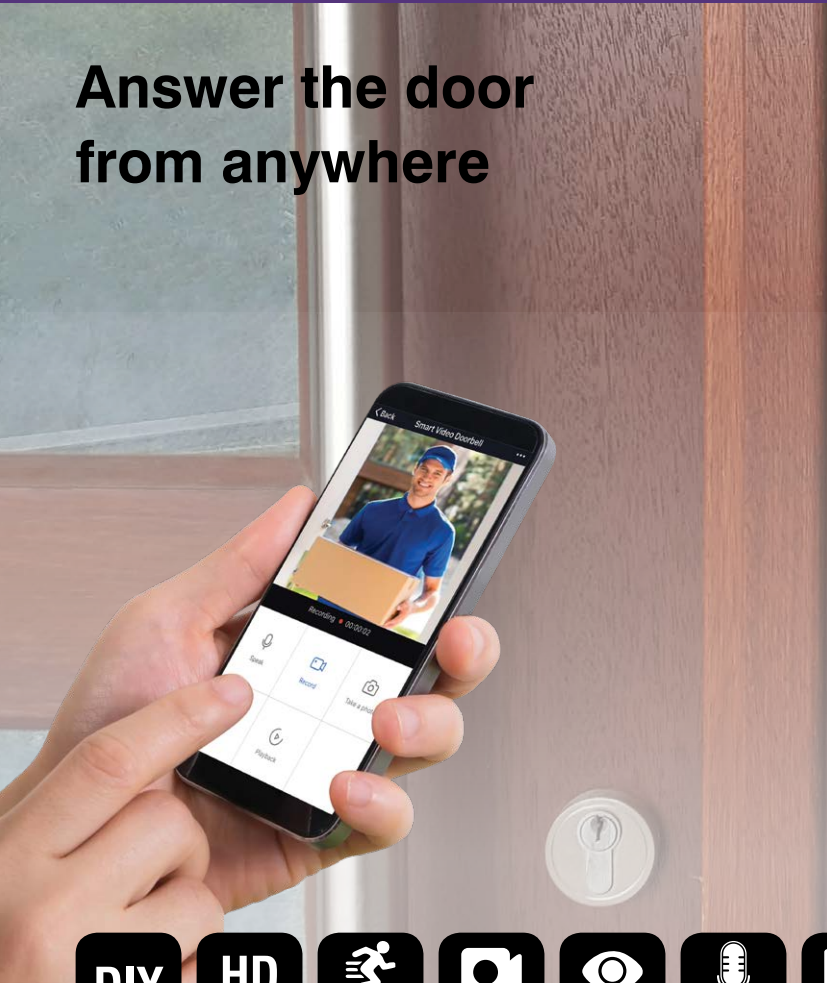

SMART WiFi VIDEO DOORBELL

Answer the door
from anywhere

WiFi
NO HUB REQUIRED

Works with
IFTTT

Answer your doorbell from anywhere from your phone. Video, two-way audio and built-in motion sensors allow you to know who's at the front door and detect any movement on your property, triggering alerts to your phone 24/7.

- Full HD video 1080P, 166° wide viewing angle. Delivers high resolution video.
- Two-way audio. Allows you to hear and speak through the BrilliantSmart app remotely.
- Built-in infra-red night vision, automatically activating the infra-red filter at night (day/night modes).
- You can press record direct to your phone by either screen shot or video recording.
- Durable construction and IP44 weather resistant rating makes it suitable for all locations.
- Built in memory card slot that supports up to 64Gb SD card. Recording is motion activated (card not included).
- It uses low power and includes 2 rechargeable lithium batteries. Includes option to connect to 14V-24VAC/DC (power source not included).
- Connects to other BrilliantSmart devices and other compatible products.

APPLICATIONS

- Smart security for every home
- Create in app automation, so lights come on based on certain behaviour, ie: when movement is detected via a sensor, the lights turn on automatically

SMART WiFi VIDEO DOORBELL