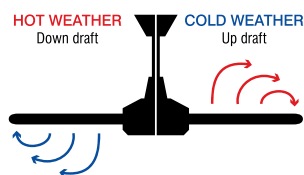

INCLUDES REMOTE

SUMMER/WINTER SETTINGS

- Size: 56" (1420mm)
- Motor: 40W DC Motor
- Construction: Steel body and Canopy
- Blades: 3 x Moulded Durable ABS
- Blade Pitch: 20 degree
- Ceiling Rake: 14 degree max
- Control: Remote (5-speed) with reverse function
- Warranty: 6 Year (3 year In-Home + 3 year replacement)