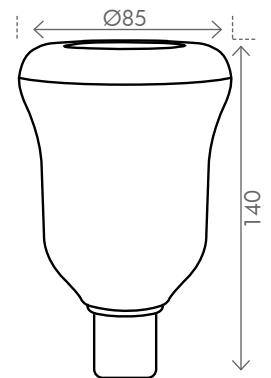

TECHNOLED

LED GLOBE WITH WIRELESS SPEAKER

240V	50Hz			CRI >80	4200K COOL WHITE						Lifespan: Up to 20,000 hours ¹
------	------	--	--	---------	------------------	--	--	--	--	--	--

FEATURES

- Turn any light socket in your house into a wireless speaker. Play your music directly from your Phone Tablet or PC including Pandora™, Spotify™, Youtube™ etc. wirelessly through the speaker.
- TechnoLED's 5W speaker delivers precise highs and crisp clear sounds.
- Use the in-built microphone to take and receive phone calls.
- Super simple setup.
 - 1) Insert TechnoLED globe into lampholder.
 - 2) Connect to the "Brilliant LED" device from your smartphone's wireless settings.
 - 3) Now you can listen to music or take and receive phone calls.
- Suitable for table, desk, and floor lamps, ceiling fittings and pendants.

DETAILS

- Speaker: 2" 5 Watt RMS
- Range: Up to 20 metres

Code:	Light Wattage	Lumens	Colour Temp	Base	Dimmable	Beam Angle	Speaker Wattage	APN	Size
18633/05	7W	400	4200K COOL WHITE	E27	NO	160°	5W		Ø85 x 140mm
18634/05	7W	400	4200K COOL WHITE	B22	NO	160°	5W		Ø85 x 140mm