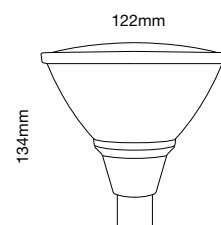

## COLOURED REFLECTOR GLOBES

240V	50Hz	SMD LED	50°	IP65	E27	<b>UV SAFE</b>
------	------	---------	-----	------	-----	----------------

Lifespan:  
Up to 20,000 hours<sup>1</sup>

- Hard glass construction.
- Prismatic diffuser.
- Low energy consumption.
- Non-dimmable
- Lasts up to 20,000 hours<sup>1</sup>.
- IP65 weather-resistant rating<sup>2</sup>.
- Suitable for most PAR38 fixtures.

Code:	Wattage	Lumens	Colour	Base	CRI (Ra)	Dimmable	Size
19705/01	15W	150	RED	E27 SCREW	≤51	NO	Ø122 x 134mm
19705/02	15W	1050	YELLOW	E27 SCREW	≤59	NO	Ø122 x 134mm
19705/03	15W	60	BLUE	E27 SCREW	≤10	NO	Ø122 x 134mm
19705/04	15W	250	GREEN	E27 SCREW	≤12	NO	Ø122 x 134mm