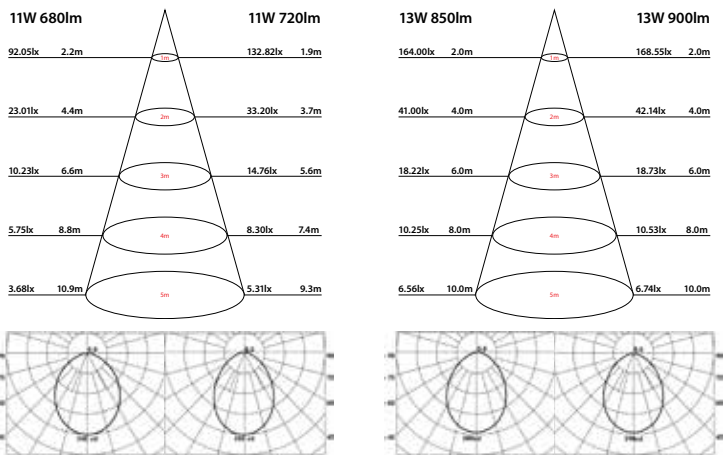

240V	11W rated 14W w/driver	13W rated 16W w/driver	COB LED	3000K WARM WHITE	4000K COOL WHITE	IP44	90°	CRI >82	POWER FACTOR 0.9	74mm	93mm
	17680 17681	17355 17356		17356 17680	17355 17681					11W	13W

Generate a wide beam angled soft light by using a powerful and efficient C.O.B (Chip On Board) LED, with a high light transmission frosted acrylic diffuser.

MODEL NO.	WATTAGE (W)	LUMINOUS FLUX (lm)	COLOUR TEMP (K)	FITTING COLOUR
17680/05	11	680	3000	WHITE
17681/05	11	720	4000	WHITE
17356/05	13	850	3000	WHITE
17355/05	13	900	4000	WHITE

¹ Actual life may vary depending on individual circumstances.