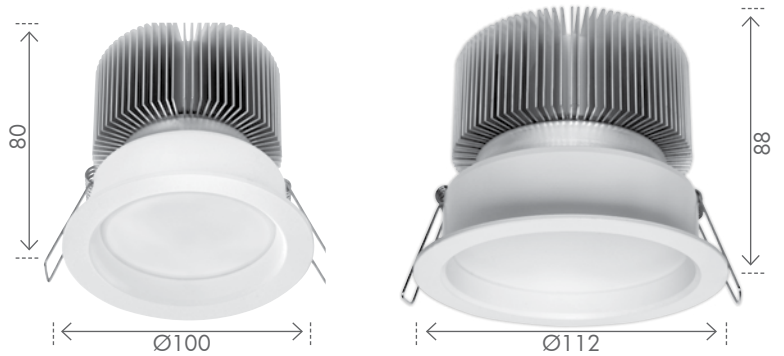

240V	11W rated 14W w/driver	13W rated 16W w/driver	COB LED	3000K WARM WHITE	4000K COOL WHITE	IP44	90°	CRI >82	POWER FACTOR 0.9	74mm	93mm
	17680 17681	17355 17356		17356 17680	17355 17681					11W	13W

Generate a wide beam angled soft light by using a powerful and efficient C.O.B (Chip On Board) LED, with a high light transmission frosted acrylic diffuser.

- Sharp™ COB LED for superior light output
- High-grade aluminium construction with white powder coated finish.
- SAA approved dimmable LED driver with 1.2m flex & plug.
- Long lasting, up to 35,000 hours¹.
- Constant Current 11W: 280mA
- Constant Current 13W: 350mA
- 5 Year Warranty.

MODEL NO.	WATTAGE (W)	LUMINOUS FLUX (lm)	COLOUR TEMP (K)	FITTING COLOUR
17680/05	11	680	3000	WHITE
17681/05	11	720	4000	WHITE
17356/05	13	850	3000	WHITE
17355/05	13	900	4000	WHITE

¹ Actual life may vary depending on individual circumstances.