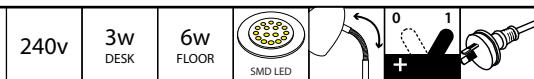

AZURE

LED DESK & FLOOR LAMP