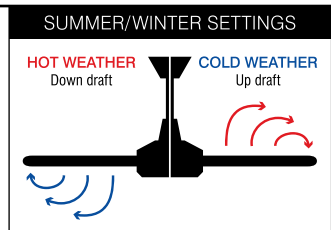

TEMPEST SUPREME

52" CEILING FAN WITH CCT LED LIGHT

3000K
WARM WHITE

4200K
COOL WHITE

6000K
DAYLIGHT

240V	50W	18W 1200lm	3000°K 4200°K 6000°K			PLYWOOD BLADES	
MOTOR		LED LIGHT					

- Size: 52" (1320mm)
- Motor: 50W AC Motor
- Construction: Diecast Aluminium Body and Canopy
- Blades: 4 x Painted Plywood
- Blade Pitch: 11 degree
- Ceiling Rake: 32 degree max
- Light: 18W Dimmable & Colour Temperature Adjustable LED Light switchable between 3000K, 4200K & 6000K via wall switch
- Control: Wall (3-speed) control
- Warranty: 3 year In-Home + 3 year replacement.