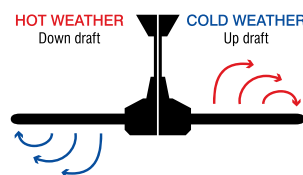

TEMPO REMOTE

CEILING FAN WITH LIGHT & REMOTE

240V	65W	2x40W max			PLYWOOD BLADES	
			E27	INDOOR ONLY		14° Max
			LIGHT			

SUMMER/WINTER SETTINGS

- Size: 48" (1220mm)
52" (1320mm)
- Motor: 65W AC Motor
- Construction: Steel Body and Canopy
- Blades: 4 x Painted Plywood
- Blade Pitch: 11 degree
- Light: 2 x 40W max. E27 lampholders (globes not included)
- Ceiling Rake: 14 degree max
- Control: 3-speed remote with light function
- Warranty: 3 year In-Home + 3 year replacement.